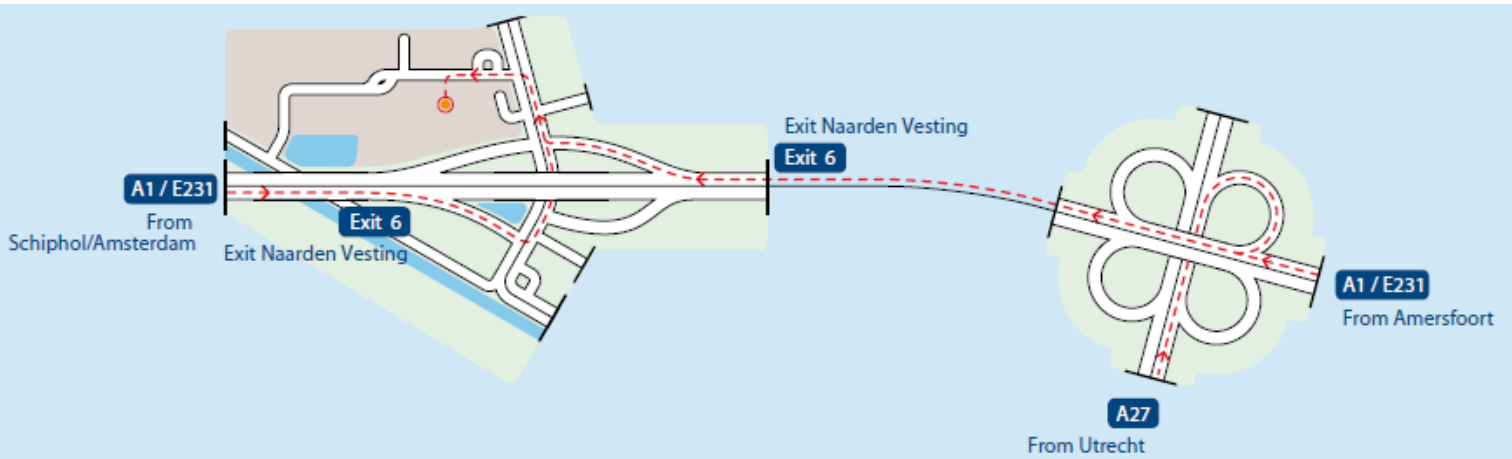

Directions to Forbion office

Visiting address

Gooimeer 2-35
1411 DC Naarden
The Netherlands

t: +31 35 699 30 00

e: info@forbion.com

Our office is located just off Highway A1,
at Gooimeer-Noord, Naarden.

Directions by Car

From Amersfoort

- Follow Highway A1 in the direction of Amsterdam.
- Take the Naarden Vesting exit number 6.
- At the end of de Naarden Vesting exit, turn right and take the first turning on the left. This is Gooimeer Noord.
- After passing the Toyota garage on your right, turn left into "Gooimeer 2".
- You can either park on the left at one of our parking spots, or at one of the parking spots without a name.

From Schiphol/Amsterdam

- From Highway A10 (the Ring Amsterdam) take Highway A1 in the direction of Amersfoort.
- Take the Naarden Vesting exit number 6.
- When you reach the end of the exit, turn left, pass under the highway and take the first turning on the left. This is Gooimeer Noord.
- After passing the Toyota garage on your right, turn left into "Gooimeer 2".
- You can either park on the left at one of our parking spots, or at one of the parking spots without a name.

From Utrecht

- Follow Highway A27 in the direction of Hilversum and Almere.
- From the A27, take the Amsterdam/Amersfoort exit (Highway A1)
- Follow Highway A1 in the direction of Amsterdam.
- Take the Naarden Vesting exit number 6.
- At the end of the Naarden Vesting exit, turn right and take the first turning on the left. This is Gooimeer Noord.
- After passing the Toyota garage on your right, turn left into "Gooimeer 2".
- You can either park on the left at one of our parking spots, or at one of the parking spots without a name.