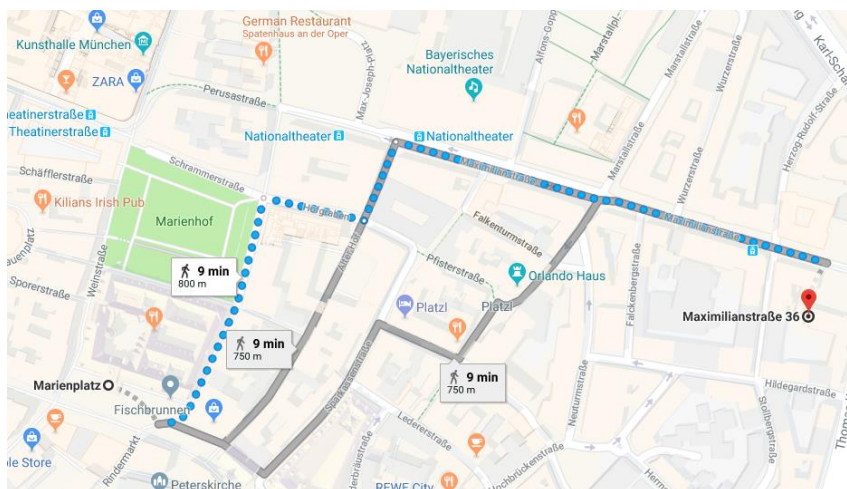

Directions to Forbion office

Visiting address

Maximilianstrasse 36
80539 München

Germany

Tel.: +49 89 41 61 61 950

Main entrance to the building is right of the Bar Munich. Our office is located at the 4th floor.

Directions by Car

(Forbion cannot offer a parking space)

- Follow signs to city center / Opera
- The following parking garages are nearby:
 - o Tiefgarage for der Oper, Max-Joseph-Platz 4
 - o Parkhaus am Hofbräuhaus, Hochbrückenstraße 9

Directions by public transport:

Directions by public transport (**recommended**)

The office is located 10 minutes away from S-Bahn stop Marienplatz. Alternatively, you can leave at Isartor (same S-Bahn), about 300m shorter walk

Close to the office building there is a stop of the tram line 19 (Kammerspiele).

From the airport by public transport

Get either S8 (every 20 minutes at 04/24/44, 38 minutes' drive) or S1 (every 20 minutes at 11/31/51, 48 minutes' drive) and leave at Marienplatz. From there, go north on Dinerstrasse to Maximilianstrasse and follow this street east until No. 36 (about 10 minutes' walk).