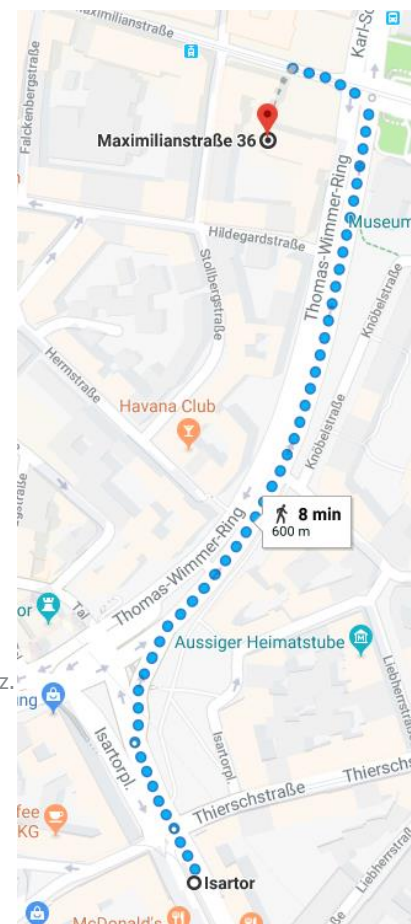

Directions to Forbion office

Visiting address

Maximilianstrasse 36
80539 München

Germany

Tel.: +49 89 41 61 61 950

Main entrance to the building is right of the Bar Munich. Our office is located at the 4th floor.

Directions by Car

(Forbion cannot offer a parking space)

- Follow signs to city center / Opera
- The following parking garages are nearby:
 - o Tiefgarage for der Oper, Max-Joseph-Platz 4
 - o Parkhaus am Hofbräuhaus, Hochbrückenstraße 9

Directions by public transport:

Directions by public transport (**recommended**)

The office is located 10 minutes away from S-Bahn stop Marienplatz. Alternatively, you can leave at Isartor (same S-Bahn), about 300m shorter walk

Close to the office building there is a stop of the tram line 19 (Kammerspiele).

From the airport by public transport

Get either S8 (every 20 minutes at 04/24/44, 38 minutes' drive) or S1 (every 20 minutes at 11/31/51, 48 minutes' drive) and leave at Marienplatz. From there, go north on Dinerstrasse to Maximilianstrasse and follow this street east until No. 36 (about 10 minutes' walk).