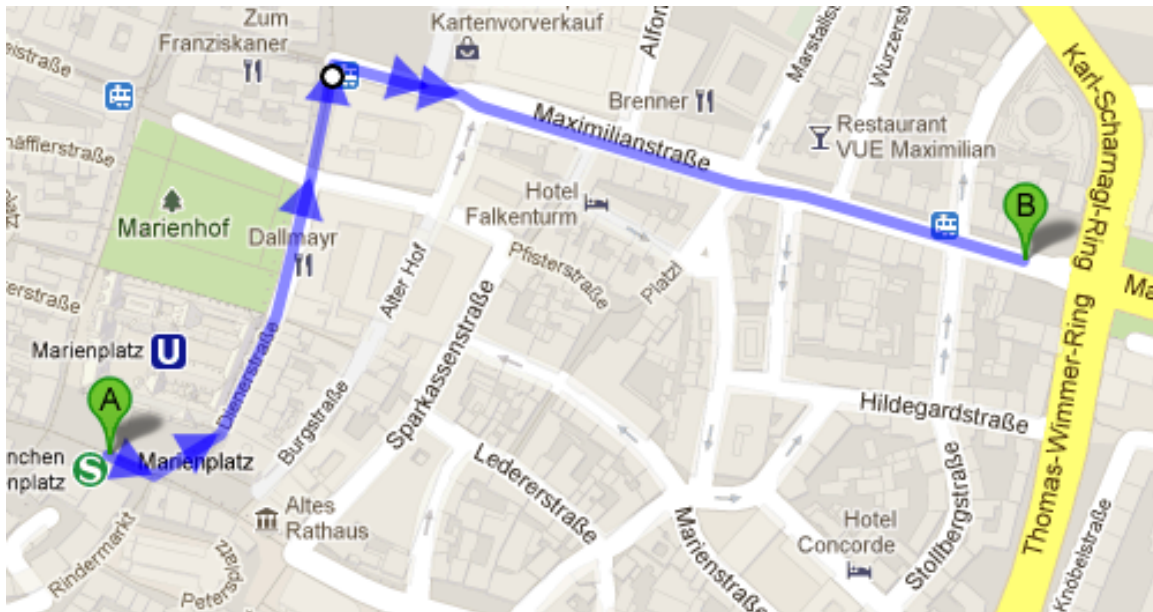

Directions to

Forbion Capital Partners
Germany

Maximilianstrasse 36
80539 München
Germany

Tel.: +49 89 41 61 61 950

FORBION

Capital Partners

Main entrance to the building is right of the Bar Munich. Our office is located at the 4th floor.

Directions by car (Forbion can not offer a parking space):

- Follow signs to city center / Opera
- The following parking garages are nearby:
 - o Tiefgarage for der Oper, Max-Joseph-Platz 4
 - o Parkhaus am Hofbräuhaus, Hochbrückenstraße 9

Directions by public transport (recommended)

- The office is located 10 minutes away from S-Bahn stop Marienplatz,
- Alternatively, you can leave at Isartor (same S-Bahn), about 300m shorter walk
- Close to the office building there is a stop of the tram line 19 (Kammerspiele).

From the airport by public transport

- Get either S8 (every 20 minutes at 04/24/44, 38 minutes drive) or S1 (every 20 minutes at 11/31/51, 48 minutes drive) and leave at Marienplatz
- From there, go north on Dienerstrasse to Maximilianstrasse and follow this street east until No. 36 (about 10 minutes walk).